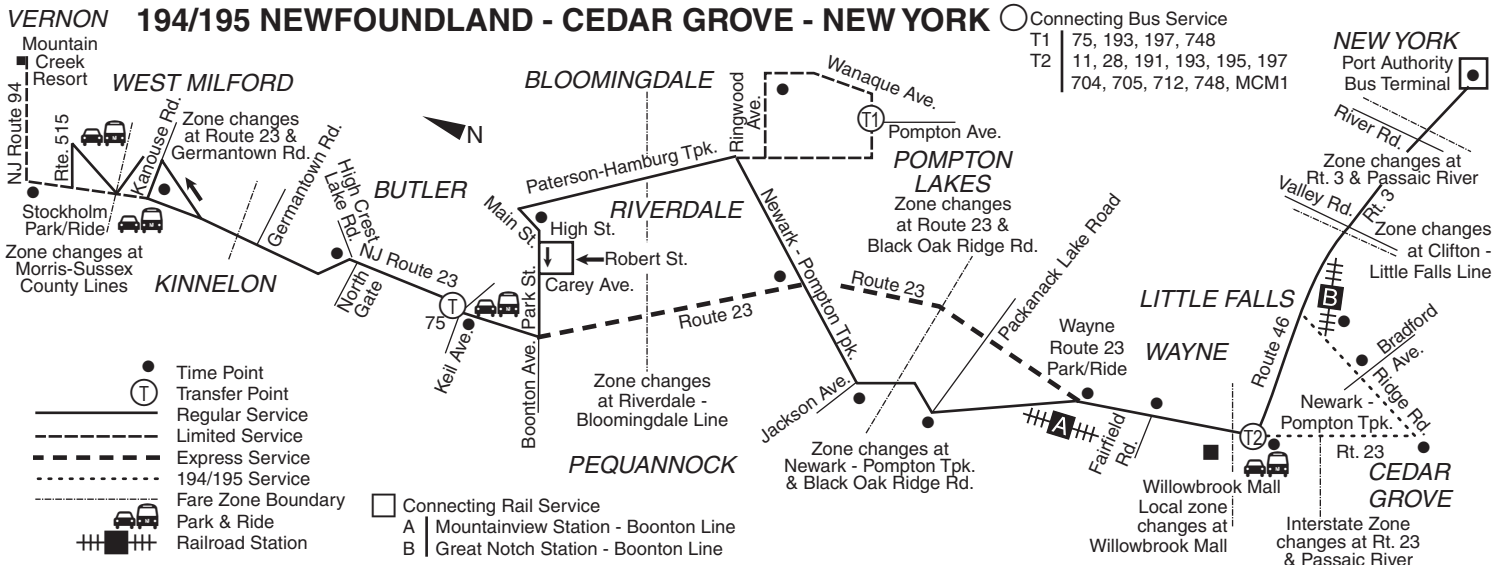

194 NEWFOUNDLAND - BUTLER - NEW YORK

194/195 NEWFOUNDLAND - CEDAR GROVE - NEW YORK

To New York

Weekdays

	STOCKHOLM Stockholm Park/Ride (Rt. 23 North)	WEST MILFORD (Newfoundland) Rt. 23 Park/Ride at Kanouse Rd.	KINNELON (Smoke Rise) Rt. 23 at North Gate	BUTLER (Meadetown Shopping Ctr.) Rt. 23 at Kinnelon Rd.	BUTLER High St. at Park Pl.	BLOOMINGDALE Hamburg Tpke. at Main St.	POMPTON LAKES Wanaque Ave. at Ringwood Ave.	RIVERDALE Hamburg Tpke. at Nwk-Pompton Tpke.	PEQUANNOCK Newark Pompton Tpke. at Jackson Ave.	WAYNE Nwk-Pompton Tpke. at Packanack Lake Rd.	WAYNE (Mountainview) Rt. 23 at Fairfield Rd.	WAYNE Willowbrook Shoppers Stop	WAYNE Willowbrook Park/Ride	NEW YORK Port Authority Bus Terminal
A.M.														
T	5:00	5:05	5:10	5:17	5.19	5.19	5.19	5.24	5.30	5.36	5.39	5.39	5.39	6.14
T	5:42	5:45	5:50	5:55	6.02	6.04	6.04	6.09	6.15	6.21	6.24	6.24	6.24	6.59
X	6:00	6:07	6:15	6:15	-	-	-	-	-	-	6.30	-	-	7.05
X	5:57	6:15	6:22	6:30	-	-	-	-	-	-	6:45	-	-	7:20
T	-	-	-	6:25	6:32	6:34	-	6:39	6:45	6:51	6:54	-	-	7:29
X	6:12	6:35	6:42	6:50	-	-	-	-	-	-	7:05	-	-	7:45
X	6:22	6:45	6:52	7:00	-	-	-	-	-	-	7:15	-	-	7:55
T	-	-	-	6:45	6:52	6:54	-	6:59	7:05	7:12	7:16	-	-	7:56
X	6:42	7:05	7:12	7:20	-	-	-	-	-	-	7:35	-	-	8:15
T	-	-	-	7:15	7:22	7:25	-	7:30	7:45	7:52	7:56	-	-	8:36
-	7:59	8:04	8:09	8:16	8.19	8.30	8.36	8.42	8.49	8.53	8.58	9.00	9.40	
-	8:59	9:04	9:09	9:16	9.20	9.29	9.37	9.43	9.50	9.53	9.58	10.00	10.40	
-	9:59	10:04	10:09	10:16	10.20	10.29	10.37	10.43	10.50	10.53	10.58	11.00	11.40	
-	-	P.M.	P.M.	P.M.	P.M.	P.M.	P.M.	P.M.	P.M.	P.M.	P.M.	P.M.	P.M.	
-	11:59	12:04	12:09	12:16	12.20	12.29	12.37	12.43	12.50	12.53	12.58	1.00	1.40	
-	1:59	2:04	2:09	2:16	2.20	2.29	2.37	2.43	2.50	2.53	2.58	3.00	3.40	
-	3:59	4:04	4:09	4:16	4.20	4.29	4.37	4.43	4.50	4.53	4.58	5.00	5.40	
-	-	-	-	-	-	4:59	5:07	5:13	5:20	5:23	5:28	5:30	6:10	
-	5:59	6:04	6:09	6:16	6.20	6.29	6.37	6.43	6:50	6:53	6:58	7:00	7:30	
-	8:04	8:09	8:14	8:21	8.23	8.32	8.37	8.43	8:50	8:53	8:58	9:00	9:30	
-	10:04	10:09	10:14	10:21	10.23	10.32	10.37	10.43	10:50	10:53	10:58	11:00	11:30	

5594
T - Trip operates express from Wayne to New York.
X - Trip operates via Rte. 23 and then express from Wayne to New York.

Saturdays